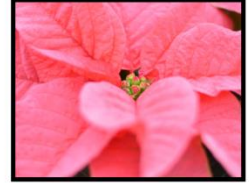

Edina High School Band Holiday Fundraiser 2016

POINSETTIA

Red, Pink & White

Single - 6.5"	\$18
Double - 8"	\$26
Triple - 10"	\$36

RED

WHITE

PINK

HOLIDAY WREATHS

Traditional Balsam & White Pine

24 inch	\$21
36 inch	\$36

Festive "Winter Wonderland" Wreath

\$26 – (Not Pictured)

24" Wreath decorated with deep blue and winter accents

TRADITIONAL HOLIDAY GREENERY

Evergreen Door Swag \$17