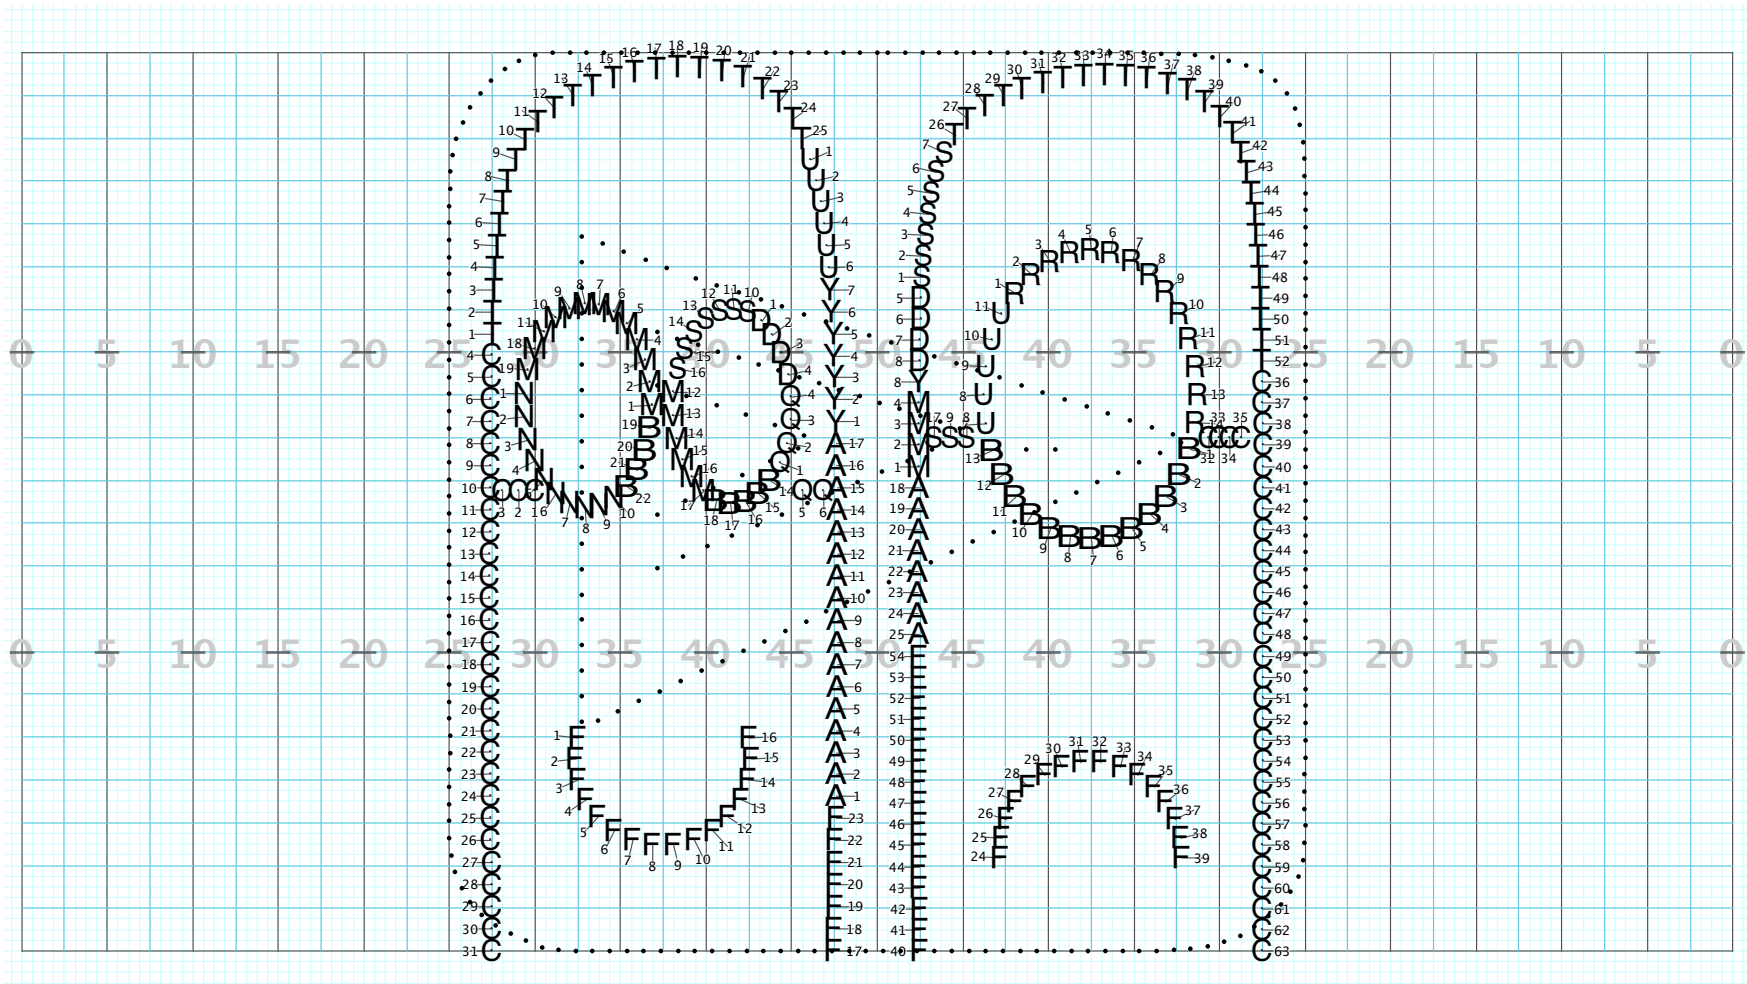

Director Viewpoint

Licensed to: Edina High School Created on Pyware 3D.

Home Stands  
Press Box

HALT 4 (m. 1)

Director Viewpoint

Licensed to: Edina High School Created on Pyware 3D.

Home Stands  
Press Box

Move 64 ct. (m. 3-17); HALT 64 ct. (m.18-33)

Director Viewpoint

Licensed to: Edina High School Created on Pyware 3D.

Home Stands  
Press Box

Move 64 ct. (m. 34-49); HALT 60 ct. (m. 50 to end)

Director Viewpoint

Licensed to: Edina High School Created on Pyware 3D.