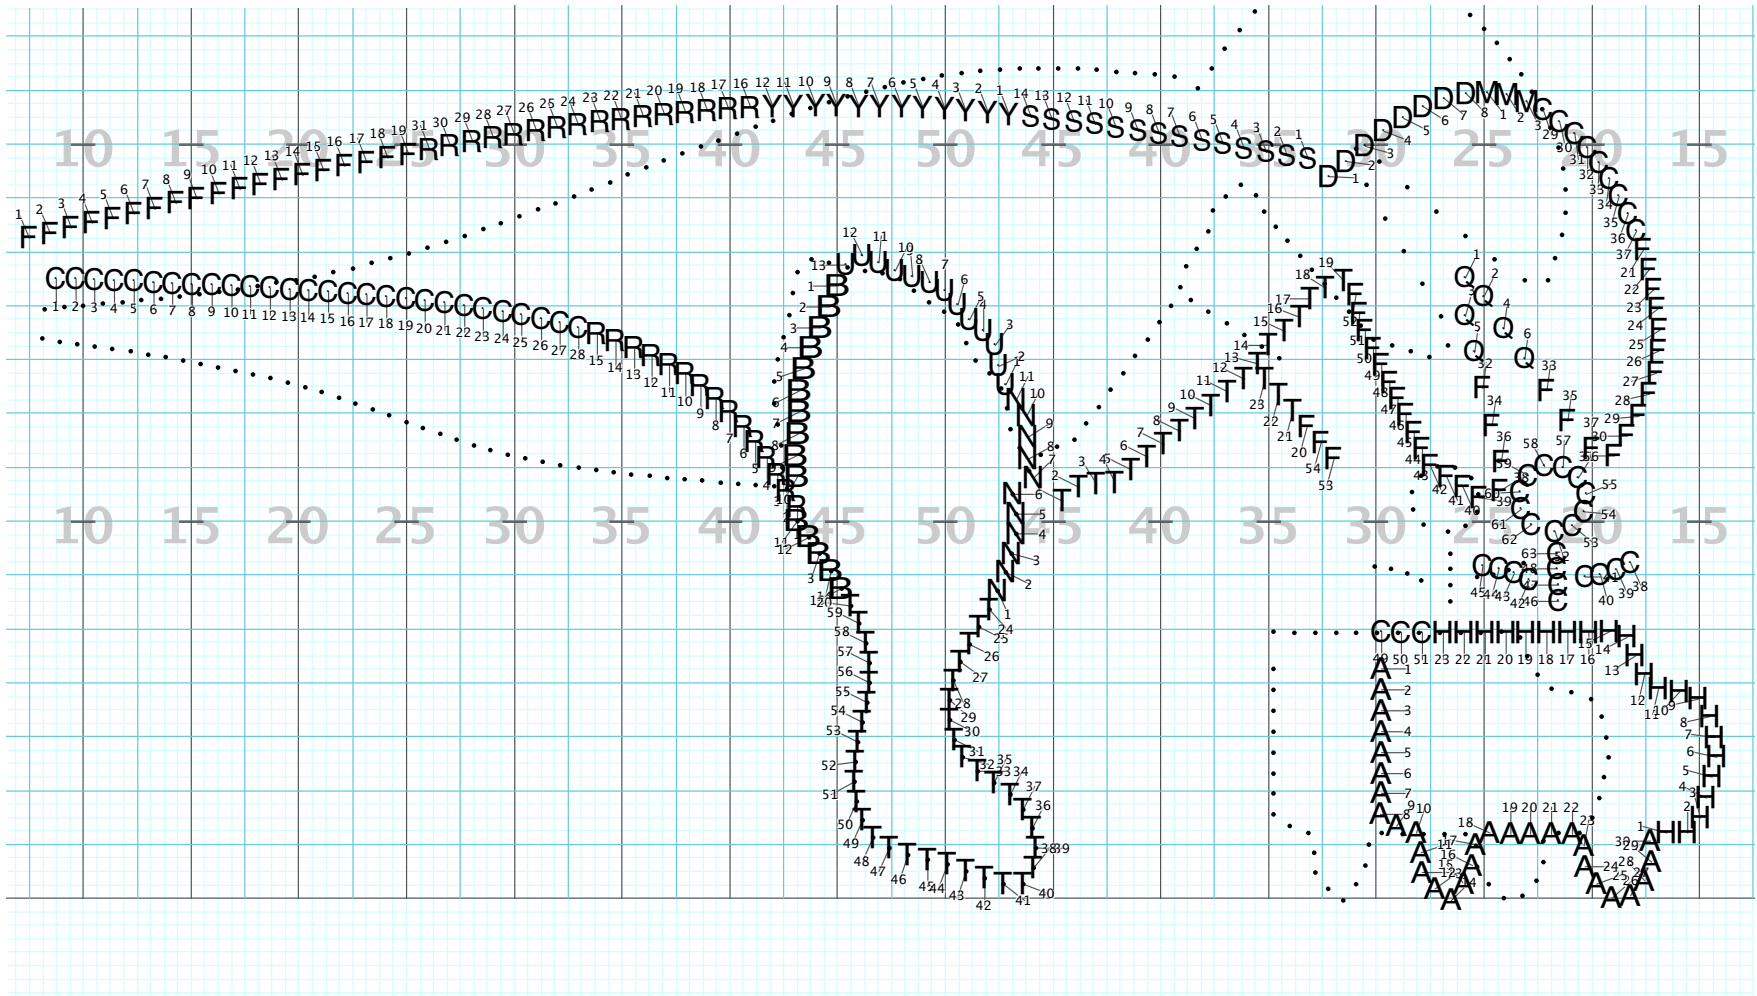

Director Viewpoint

m. 1-2, 8 ct. HALT

Home Stands  
Press Box

Director Viewpoint

m. 2-10, 32 ct move      Home Stands  
Press Box

Director Viewpoint

Licensed to: Edina High School Created on Pyware 3D.

m. 11-15, 20 ct. move  
Home Stands  
Press Box

Director Viewpoint

Licensed to: Edina High School Created on Pywre 3D.

m. 16-21, 24 ct. move      Home Stands  
Press Box

Director Viewpoint

Licensed to: Edina High School Created on Pyware 3D.

m. 22-25, 24 ct. move  
Home Stands  
Press Box