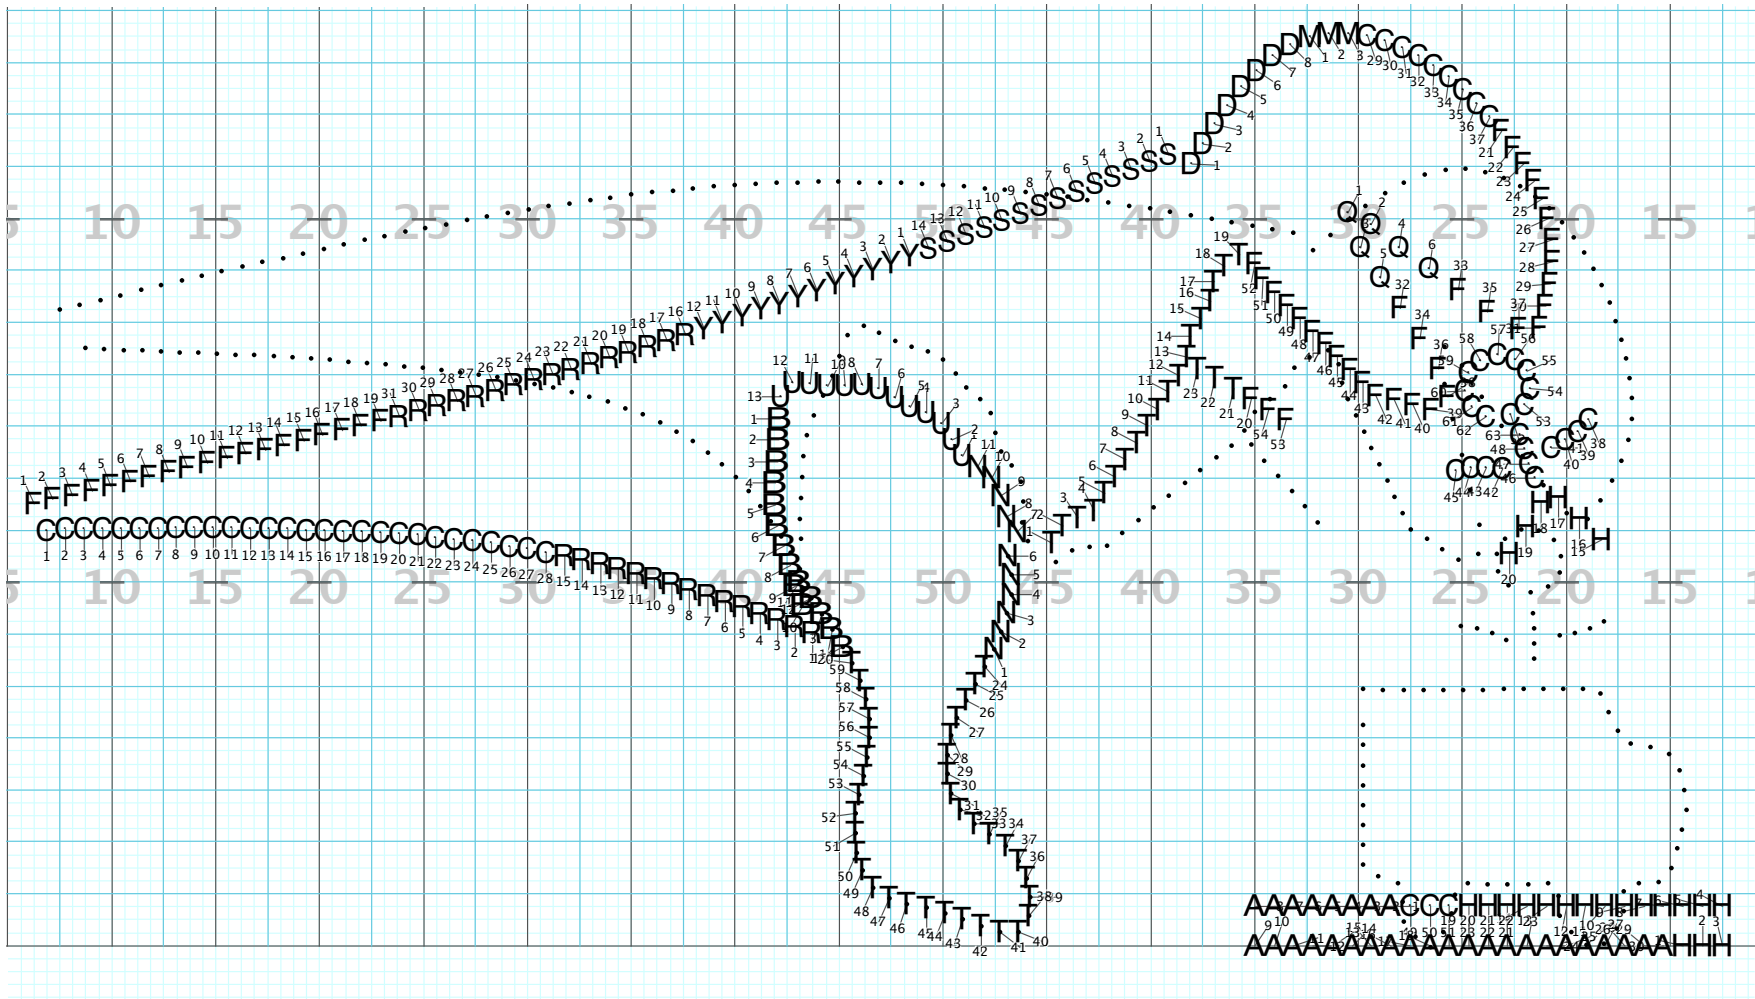

Director Viewpoint

m. 1-2, 8 ct. HALT

Home Stands  
Press Box

Director Viewpoint

m. 2-10, 32 ct move      Home Stands  
Press Box

Director Viewpoint

Licensed to: Edina High School Created on Pyware 3D.

m. 11-15, 20 ct. move  
Home Stands  
Press Box

Director Viewpoint

Licensed to: Edina High School Created on Pywre 3D.

m. 16-21, 24 ct. move      Home Stands  
Press Box

Director Viewpoint

Licensed to: Edina High School Created on Pyware 3D.

m. 22-25, 24 ct. move  
Home Stands  
Press Box