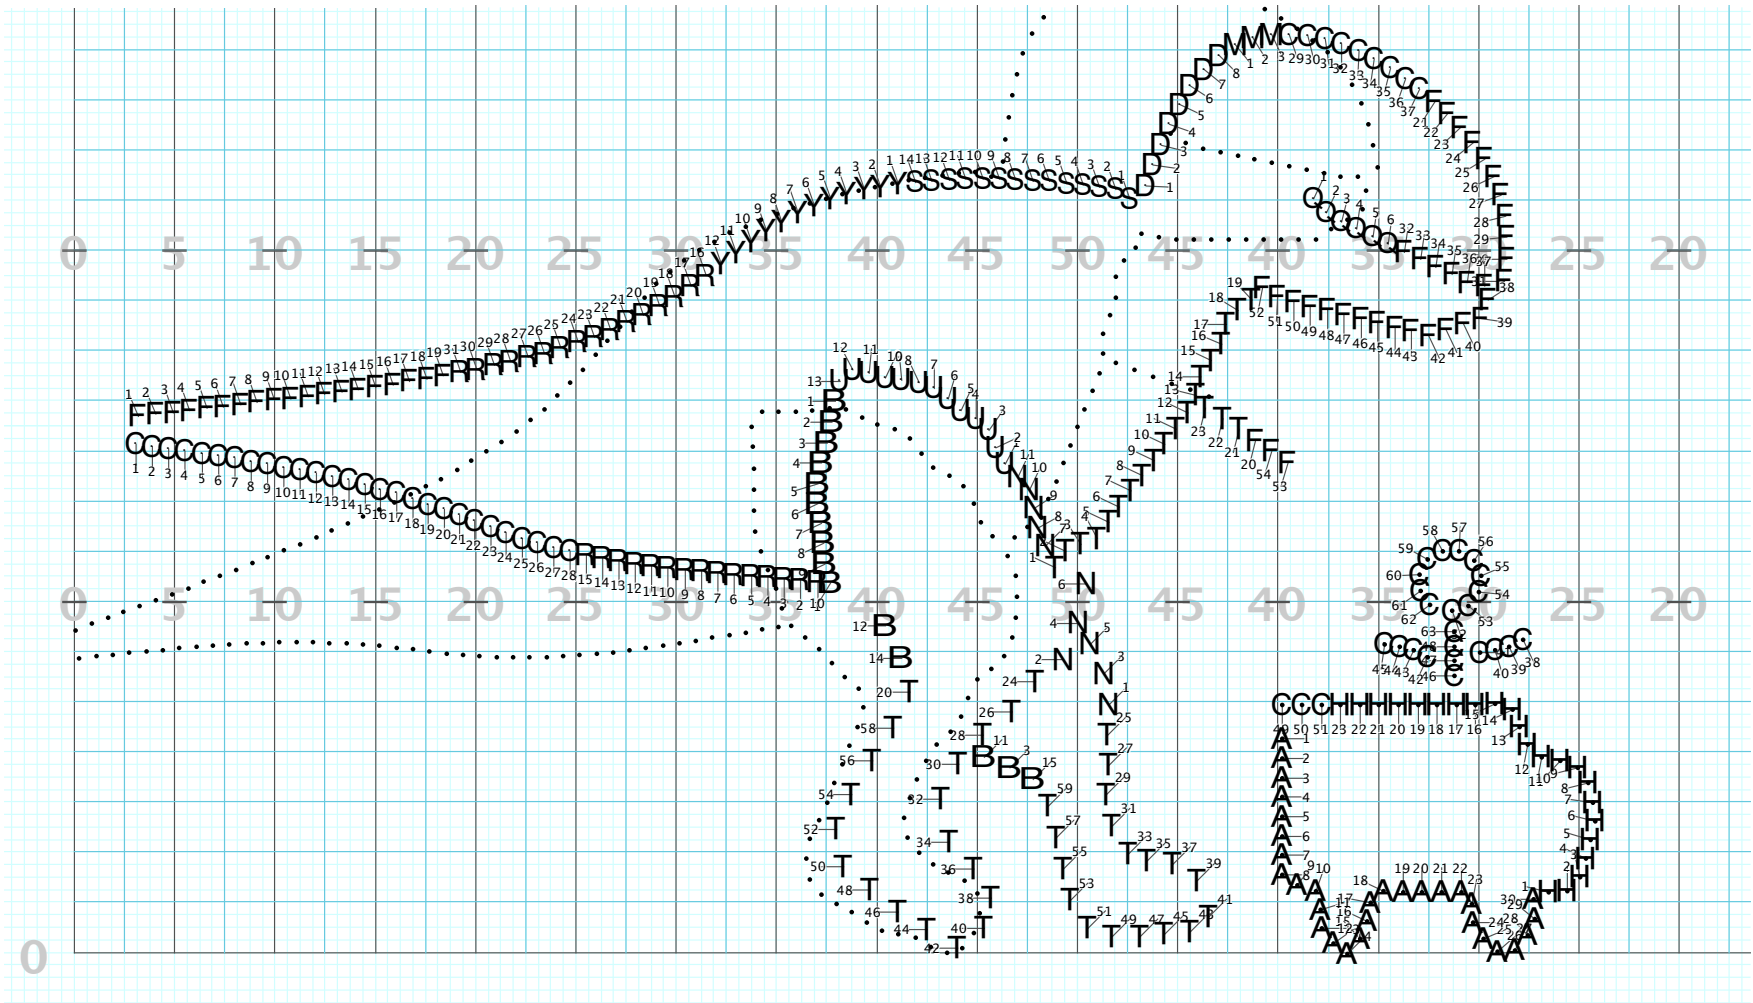

Director Viewpoint

m. 1-2, 8 ct. HALT

Home Stands  
Press Box

Director Viewpoint

m. 2-10, 32 ct move      Home Stands  
Press Box

Director Viewpoint

Licensed to: Edina High School Created on Pyware 3D.

m. 11-15, 20 ct. move  
Home Stands  
Press Box

Director Viewpoint

Licensed to: Edina High School Created on Pywre 3D.

m. 16-21, 24 ct. move      Home Stands  
Press Box

Director Viewpoint

Licensed to: Edina High School Created on Pyware 3D.

m. 22-25, 24 ct. move  
Home Stands  
Press Box