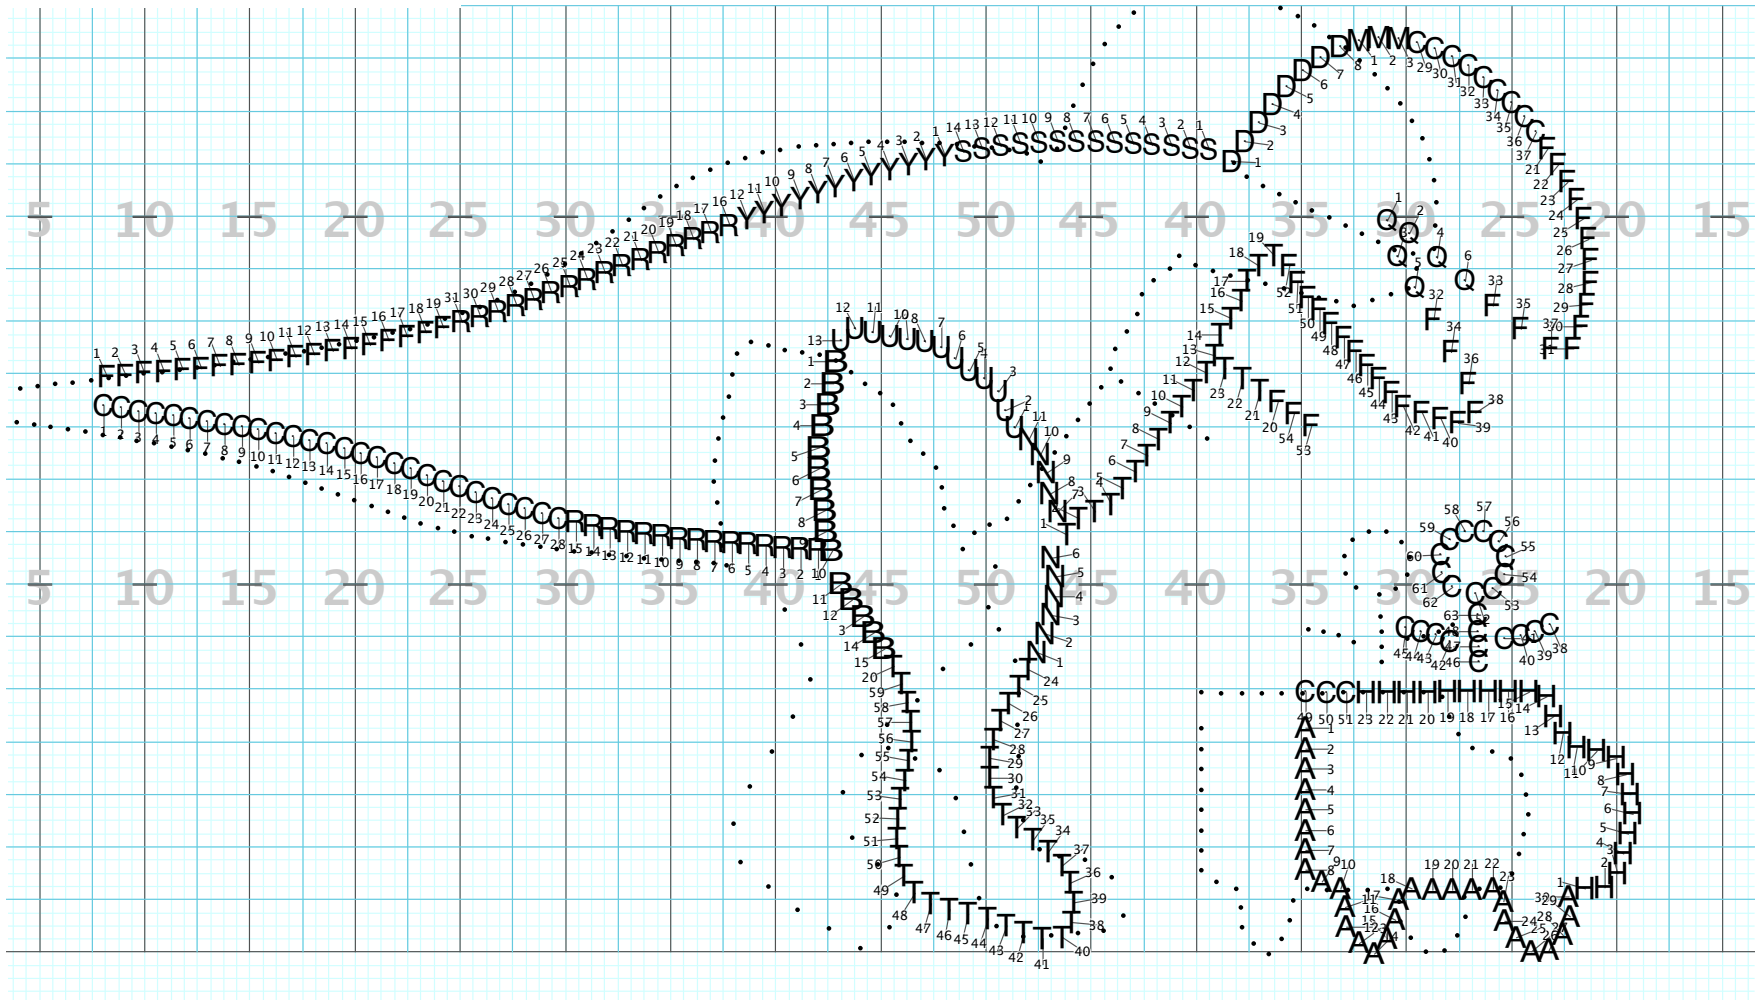

Director Viewpoint

m. 1-2, 8 ct. HALT

Home Stands  
Press Box

Director Viewpoint

m. 2-10, 32 ct move      Home Stands  
Press Box

Director Viewpoint

Licensed to: Edina High School Created on Pyware 3D.

m. 11-15, 20 ct. move  
Home Stands  
Press Box

Director Viewpoint

Licensed to: Edina High School Created on Pywre 3D.

m. 16-21, 24 ct. move      Home Stands  
Press Box

Director Viewpoint

Licensed to: Edina High School Created on Pyware 3D.

m. 22-25, 24 ct. move  
Home Stands  
Press Box