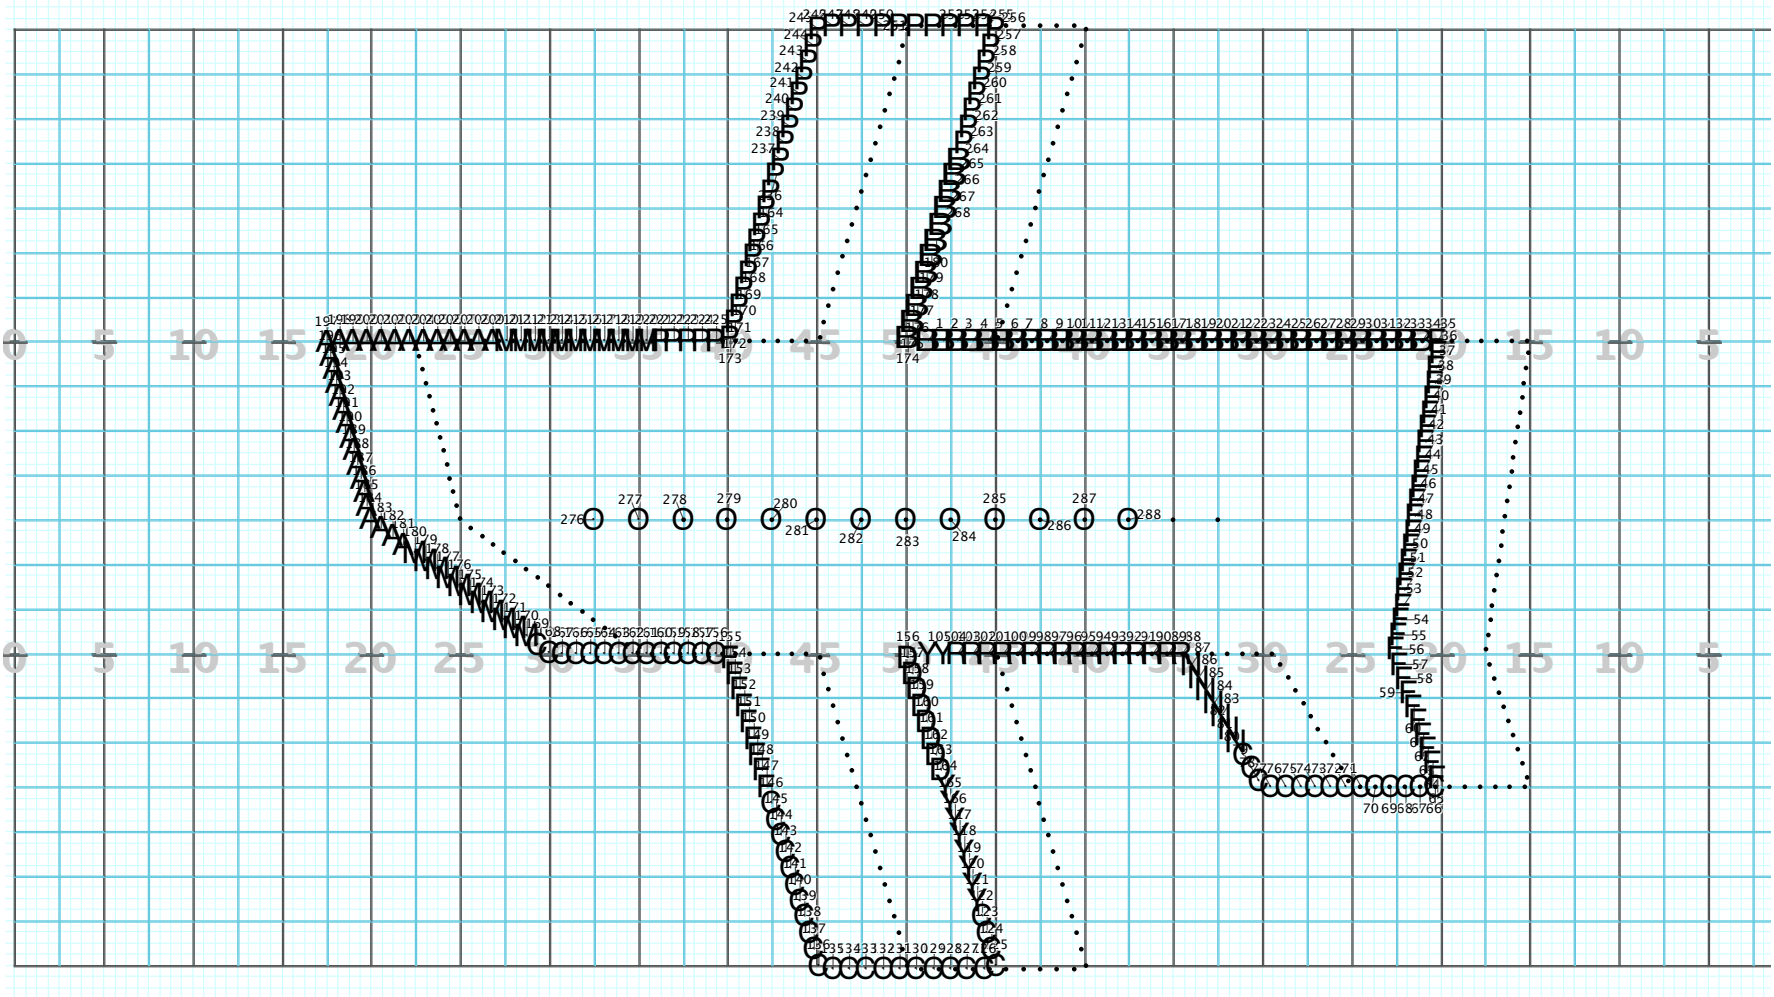

Performer Viewpoint

Visitor Stands

*Student Copy*

Performer Viewpoint

Visitor Stands

*Student Copy*

Visitor Stands

Student Copy

Drill: Moo Set: m. 21-28, 32 ct. move / m. 29-36, 32 ct. HALT / m. 37-48 Park & Blow Jazz Style! 48 ct.

Set #5 Count: 112

Visitor Stands

Student Copy

Performer Viewpoint

Visitor Stands

Student Copy