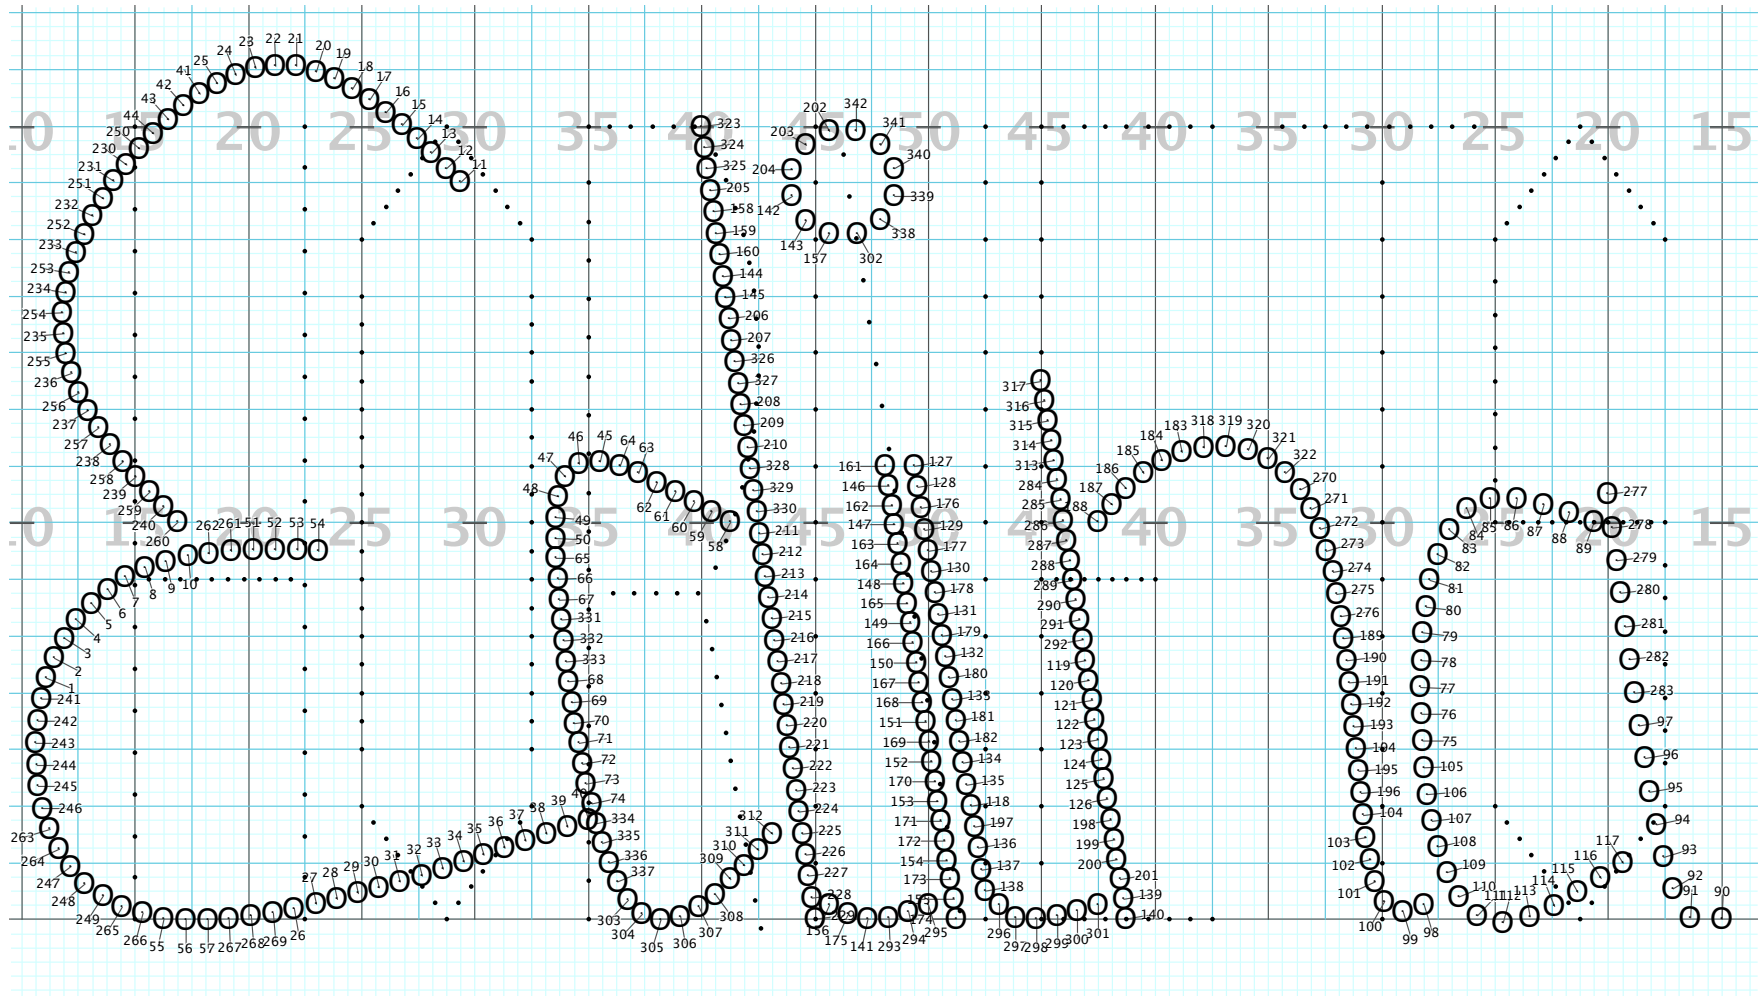

Drill: EHS15 Set:

Set #1 Count: 0

Director Viewpoint

Home Stands  
Press Box

Director Viewpoint

Home Stands  
Press Box