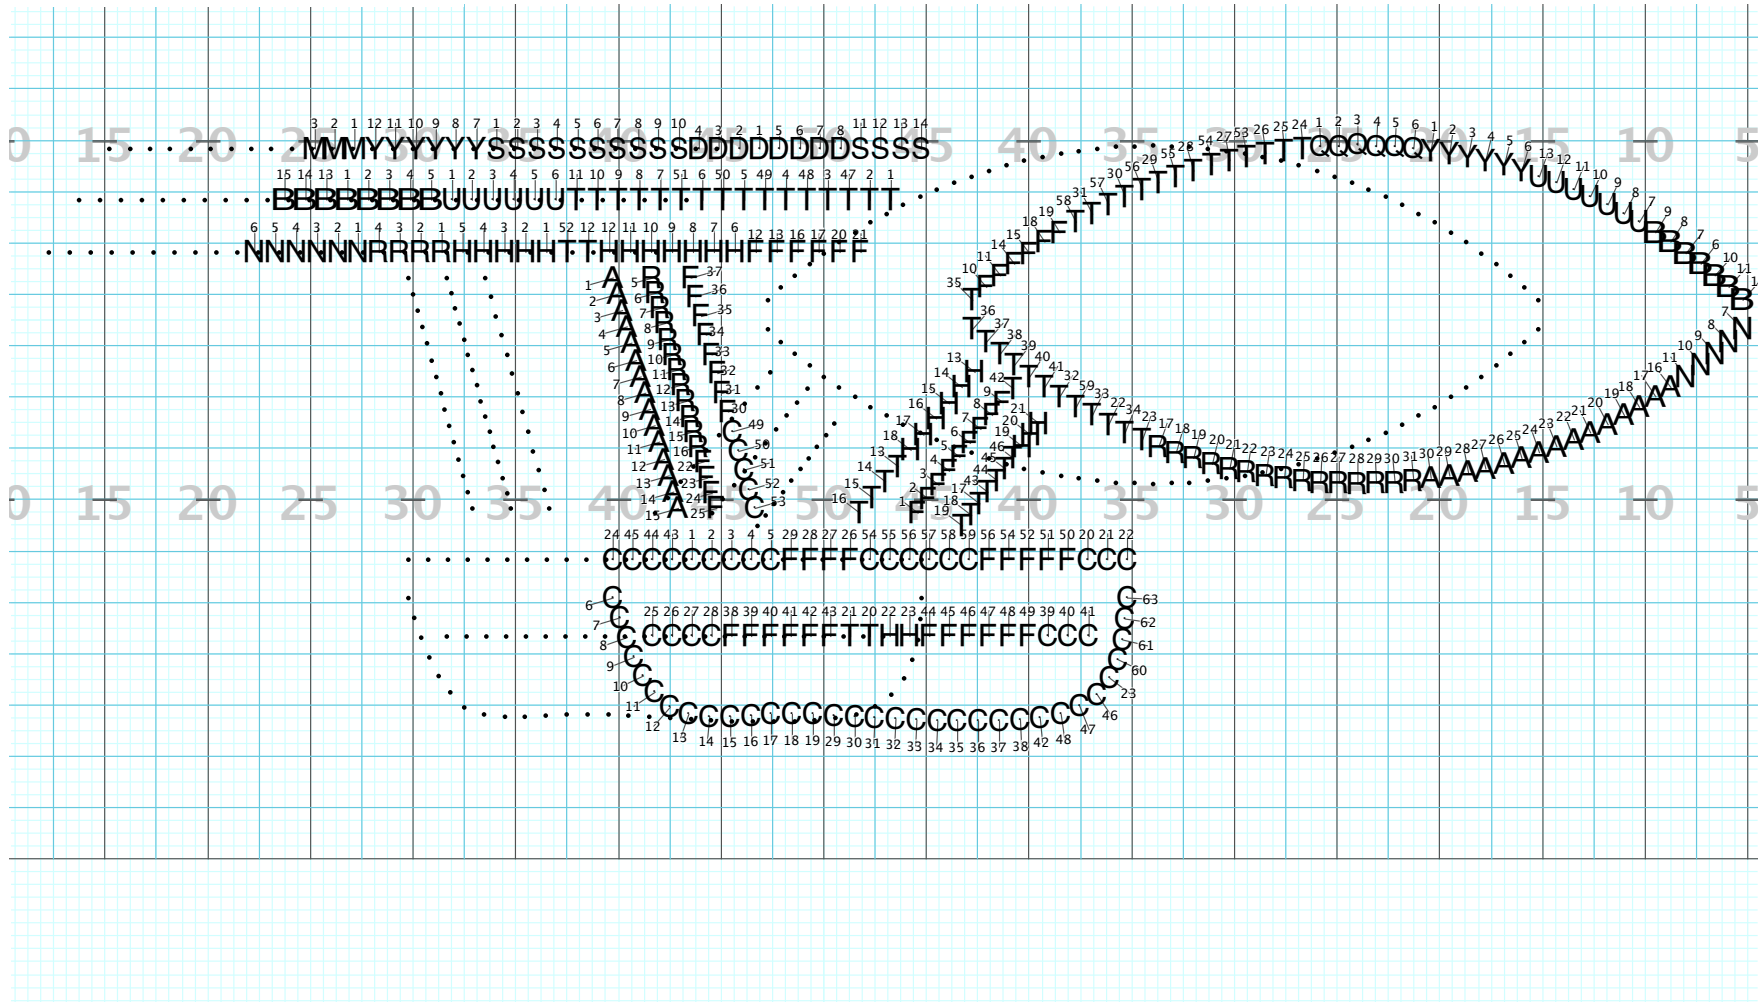

Director Viewpoint

Home Stands  
Press Box

Director Viewpoint

Licensed to: Edina High School Created on Pyware 3D.

m. 1-8, 32 ct. move  
m. 9, 4 ct. HALT

Home Stands  
Press Box

Director Viewpoint

Licensed to: Edina High School Created on Pyware 3D.

m. 10-26 (A&B), 48 ct. move  
m. 27-34 (C), 16 ct. HALT

Home Stands  
Press Box

Director Viewpoint

m. 35-42 (D), 16 ct. move  
m. 43-end HALT

Home Stands  
Press Box