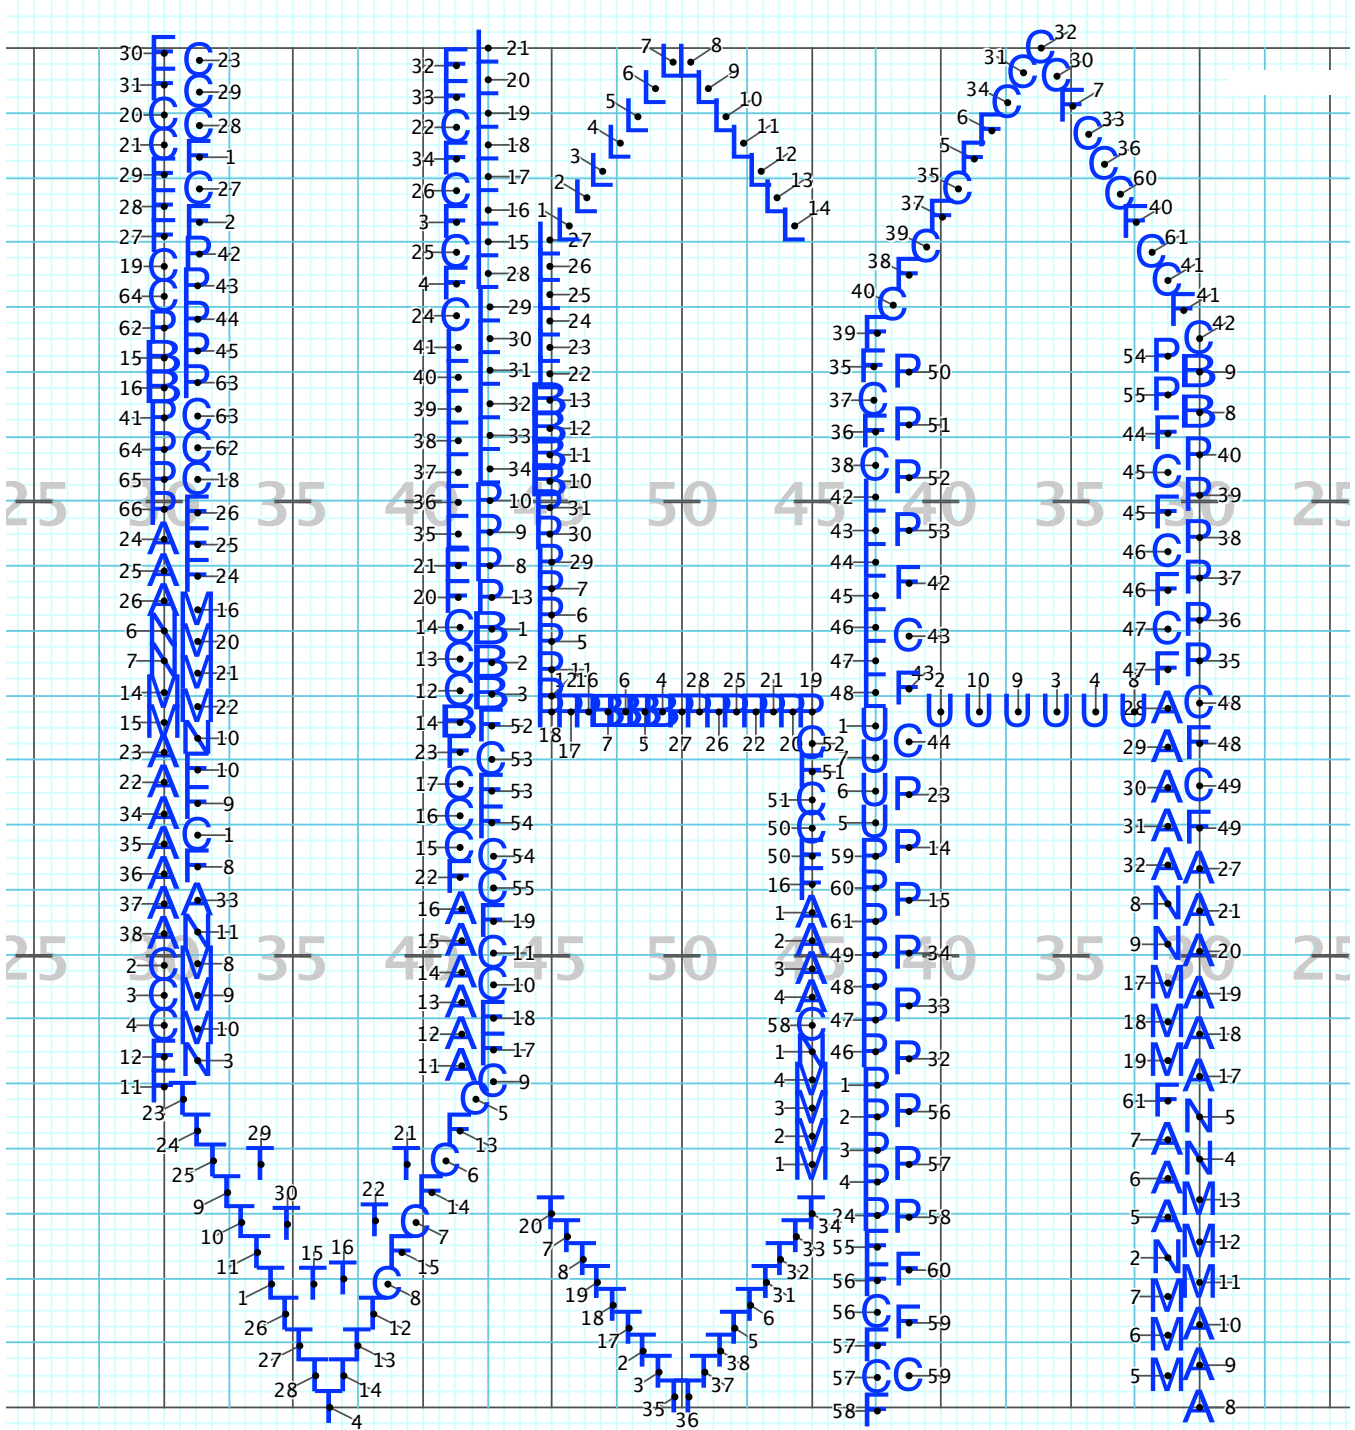

Director Viewpoint

16 ct halt, m. 1-4  
 56 ct float, m. 5-18  
 40 ct halt, m. 19-28

Home Stands  
 Press Box

Move 32 cts, m. 29-36

halt to the end

Director Viewpoint

Home Stands  
 Press Box